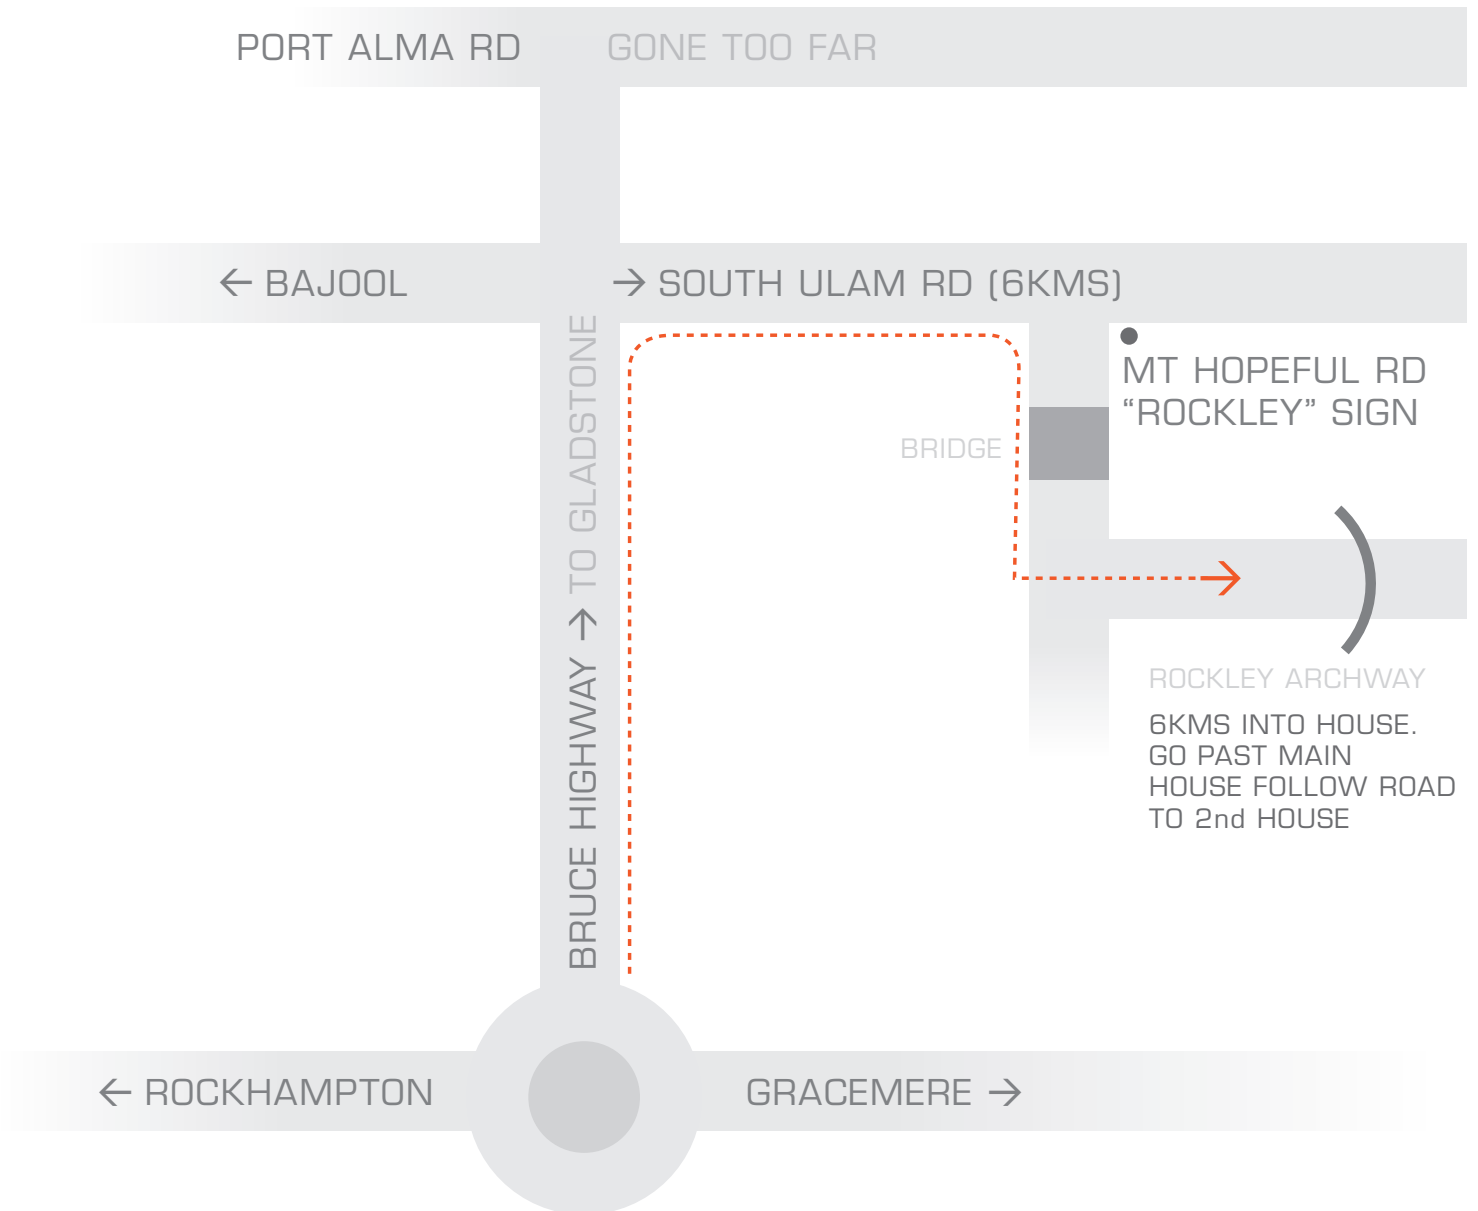

Directional Map

ROCKLEY
BRAHMANS

KIRK GRAZING
Chris, Sally
and Ashley Kirk

Ph. 07 4934 6317
Fax. 07 4934 6300
Mob. 0408 780 810
kirk@rockleybrahmans.com.au

Rockley Bajool Qld 4699

www.rockleybrahmans.com.au